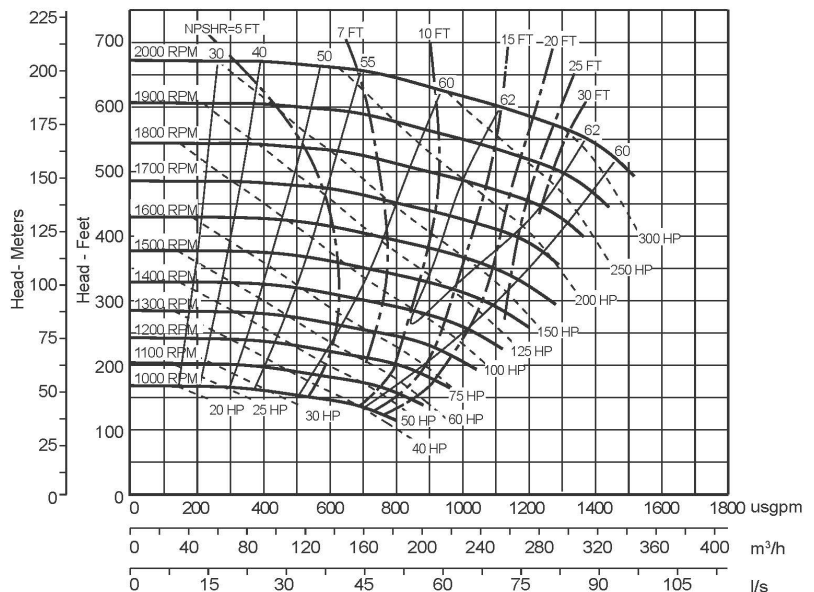

PIONEER PP64C21L71-6090 SKID PUMP (NEW)

PIONEER PRIME WITH RUN-DRY SEAL

21.00" STAINLESS IMPELLER

JOHN DEERE ENGINE, TIER 3- 315HP

AUTO CONTROL PANEL

HD PIONEER SKID WITH FUEL TANK & BAIL

HP BALANCED SEAL

PRICE: \$103,000.00/Each

sales@cipumps.com

Model	PP64C21	
Size	6" x 4"	150 mm x 100 mm
Impeller Diameter	21.0"	533 mm
Solids Handling Size	0.88"	22 mm

DWG No.	13570HQ
Revision	000
Drawn By	ESW
Date	10 Mar 2014